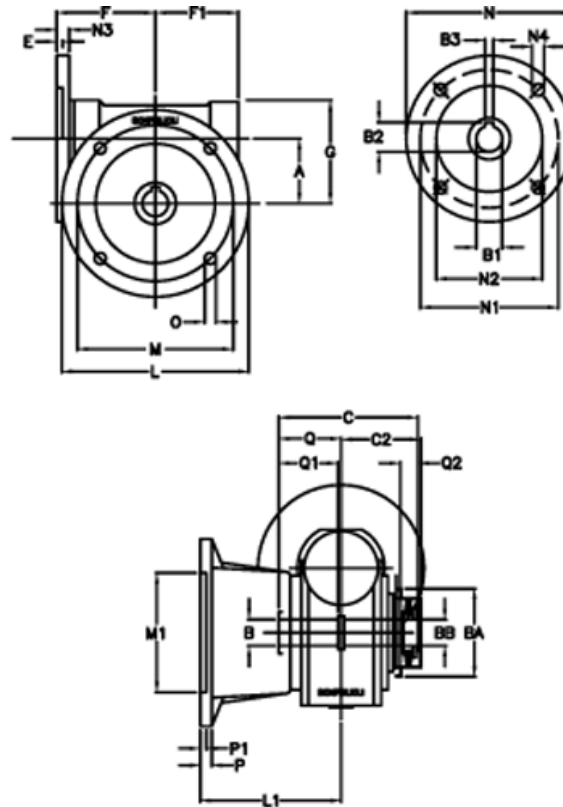

Data Sheet

Article number: 390204901863316

Description: Worm Gear with Torque Limiter
VF 49-L1-FA-18 P80B14

Measures

a = 49.5	C2 = 64	m = 90	P = 12
B = 25	Description = VF 49FA-xx-80B14	M1 = 70	P1 = 10
B1 E7 = 19	E = 3	N = 120	Q = 51.0
B2 = 21.8	F = 70	N1 = 100	Q1 = 41
B3 H9 = 6	F1 = 63	N2 = 80	Q2 = 15
BA = 63	g = 80	N3 = 10.0	
BB H7 = 14	L = 125	N4 = 7.0	
C = 105	L1 = 115	O = 10.5	